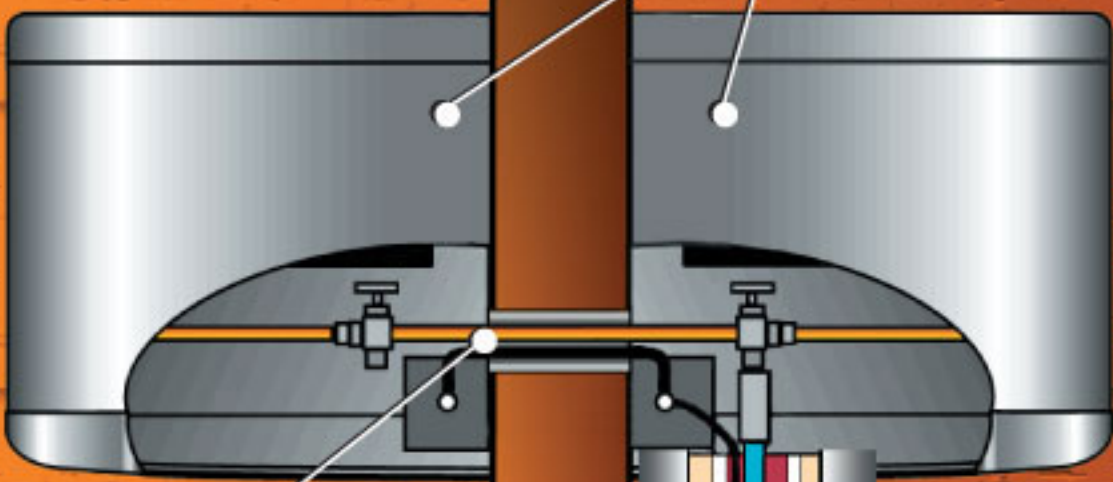

Wall Mount Installation

730-10W or
760-10W Waterers

Back-to-Back
Plumbing Kit
ACC. 1073

Stall
Wall

SS PVC
Pipe Cover
ACC. 1064

Waterline
Insulation
ACC. 1004

PVC Pipe
6" SCH. 40
(PVC Pipe can
be Purchased
Locally)

Frost Line

Waterline

Electrical
Line

Ground Heat