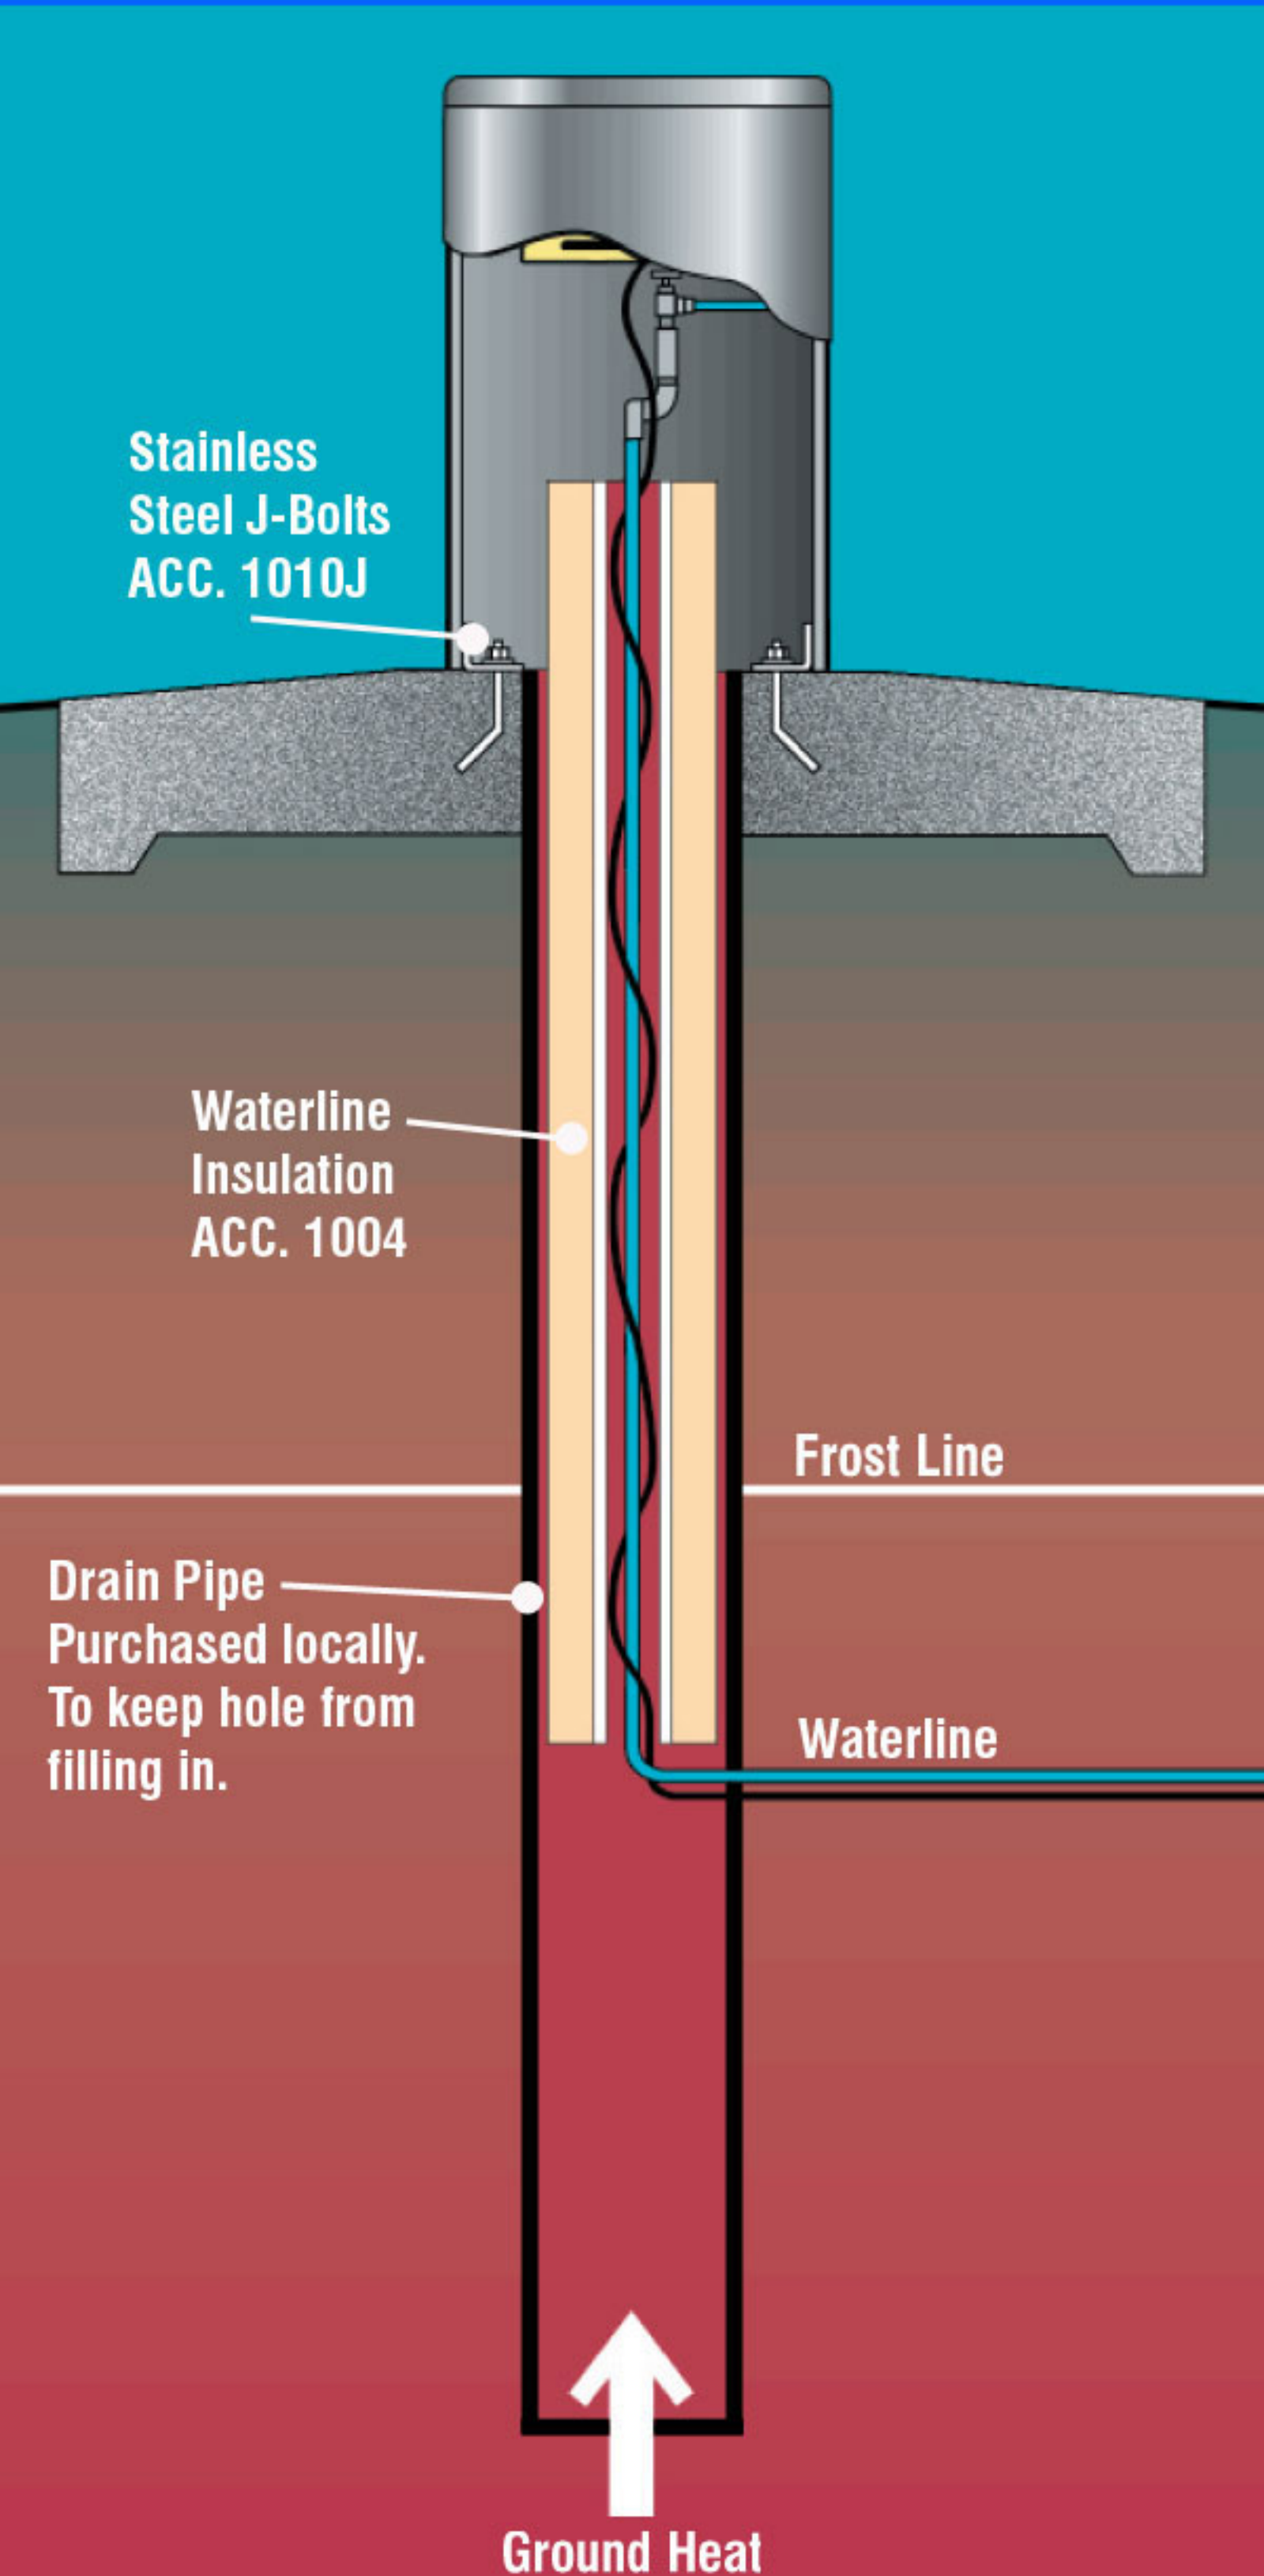

Pasture Installation

Stainless Steel J-Bolts ACC. 1010J

Waterline Insulation ACC. 1004

Drain Pipe Purchased locally. To keep hole from filling in.

Frost Line

Waterline

Ground Heat